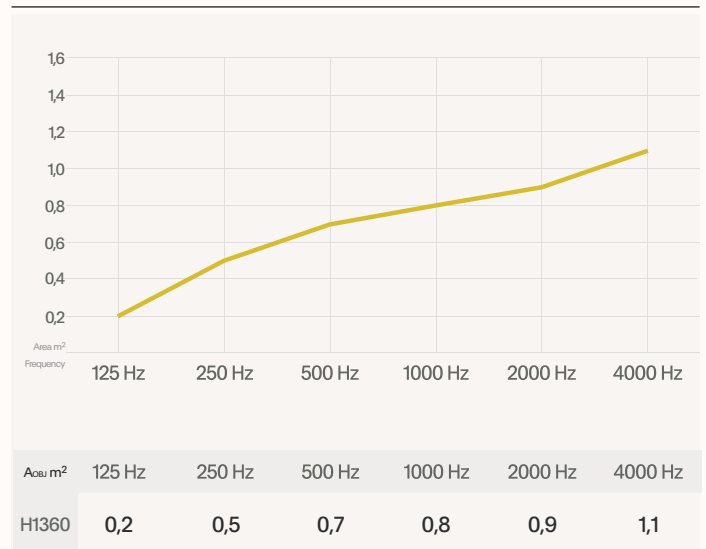

SOUND ABSORPTION A_{OBJ} PER ISO 354 FOR MIST H1360