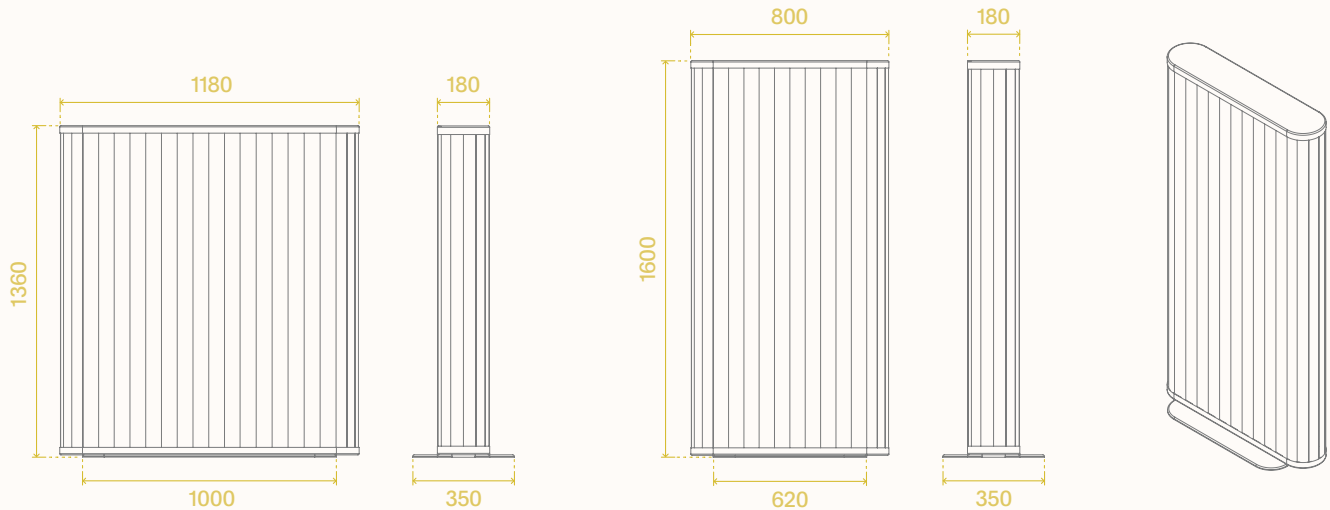

MIST

A pair of standing acoustic lighting.
Pioneering in design and beautiful in craft.

Designed by Maja Ganszyniec

MUTE.

GENERAL

Type: Floor lamp

Light version: LED (inside, top)

Recommended use: Hotels, Restaurants, Cafes, Breakout areas, Receptions

COMPOSITION

- Powder coated aluminum
- Powder coated steel
- Plexiglass
- Source of light
- Semitransparent curtain (for translucency of the product)

SHAPES AND DIMENSIONS mm

+/- 5 mm

WEIGHTS kg

SHORT (1180×1360)	TALL (800×1600)
45	35

ACOUSTIC PROPERTIES

Attenuation Medium and high tones

LED TAPE LIGHT SOURCE PROPERTIES

Wattage: 55 W (Short) / 50 W (Tall)
 Input Voltage: 230 V AC
 Color Temperature: 3000K / 4000K
 Average rated life: L90B20 50 000 h
 Certificates: CE

PACKAGING (LxWxH)

Depending on the size, the product is shipped in following sizes of packaging:

- 1265×385×1395 mm (Tall)
- 865×385×1635 mm (Short)

CARE

- Keep the product dry and away from air conditioning and ventilation system
- Keep away from direct sun light and heat sources
- Vacuum regularly