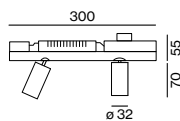

Order options

COLOUR TEMPERATURE	
3000K	0
4000K	1

CONTROL	
DALI-2	

MATERIAL COLOUR	
○ traffic white RAL 9016	7
● jet black RAL 9005	8

BEAM ANGLE SPOTLIGHT 32	
spot 18°	S
medium 23°	M
flood 37°	F

BEAM ANGLE SPOTLIGHT 45	
spot 14°	S
medium 24°	M
flood 39°	F

BO 32

2 LAMPS

SYSTEM POWER	LUMINOUS FLUX	ORDER CODE
20.6 W	2 × 810 lm	0 4 2 - 0 6 1 0 :: 3 ▲
honeycomb louver		0 0 7 - 1 9 6 5 1 8 8