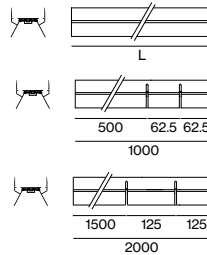

Reflector Insets

LIGHT INSET 40 REFLECTOR

SYS. POWER	COLOUR TEMP.	LUM. FLUX	L (mm)	ORDER CODE
13.3W	3000K	1540lm	500	042-0111 37
	4000K	1610lm		
26.6W	3000K	3080lm	1000	042-0112 37
	4000K	3220lm		
40W	3000K	4610lm	1500	042-0113 37
	4000K	4830lm		
53W	3000K	6150lm	2000	042-0114 37
	4000K	6450lm		

Spotlight Insets

see next page

Accessories

END CAPS

TYPE	ORDER CODE
end caps (pair)	042-709001

POWER FEEDER UNIT

TYPE	ORDER CODE
power feeder unit	042-1093230

LINEAR CONNECTOR

TYPE	ORDER CODE
mechanical linear connector	042-7091110
mechanical & electrical linear connector	042-7091230
opal cover linear connector	042-1091910

MOUNTING BRACKET

TYPE	CEILING THICKNESS (mm)	ORDER CODE
mounting bracket (1 piece)	8-25	042-7092110
mounting bracket (25 pieces)	8-25	042-7092110.25

number of brackets required: length of your system in metres+1

LUMINOUS FLUX value calculated for 4000K, CRI ≥ 90, colour white, cover opal 3000K -5%