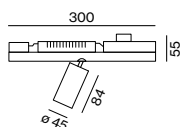

BO 45

1 LAMP

SYSTEM POWER	LUMINOUS FLUX	ORDER CODE
15 W	spot 1060 lm	0 4 2 - 0 5 2 0 :: 3 ▲ S
15.9 W	medium, flood 1340 lm	0 4 2 - 0 5 2 0 :: 3 ▲
honeycomb louver		0 0 7 - 1 9 6 5 1 8 8

2 LAMPS

SYSTEM POWER	LUMINOUS FLUX	ORDER CODE
30 W	spot 2 × 1060 lm	0 4 2 - 0 6 2 0 :: 3 ▲ S
32 W	medium, flood 2 × 1340 lm	0 4 2 - 0 6 2 0 :: 3 ▲
honeycomb louver		0 0 7 - 1 9 6 5 1 8 8