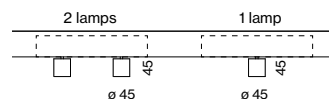

Quickinfo

3000K, 4000K
 CRI ≥ 90, 2 SDCM
 BO 32 up to 79lm/W
 BO 45 up to 85lm/W
 SASSO 40 up to 84lm/W
 L80 @ 50000h
 DALI-2

Types

BO 32

BO 45

SASSO 40 wallwasher floor

Colours

Light distributions