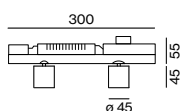

2 LAMPS

SYSTEM POWER	LUMINOUS FLUX	ORDER CODE
15.9 W	2 × 659 lm	0 4 2 - 0 6 2 0 :: 3 ▲ W