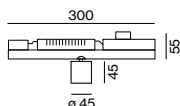

SASSO 40 wallwasher / floor

1 LAMP

SYSTEM POWER	LUMINOUS FLUX	ORDER CODE
9 W	659 lm	0 4 2 - 0 5 2 0 :: 3 ▲ W