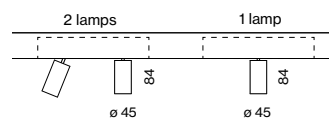

Quickinfo

3000K, 4000K
 CRI ≥ 90, 2 SDCM
 BO 32 up to 79lm/W
 BO 45 up to 85lm/W
 SASSO 40 up to 84lm/W
 L80 @ 50000h
 DALI-2

Types

BO 32

BO 45

SASSO 40 wallwasher floor

Colours

Light distributions