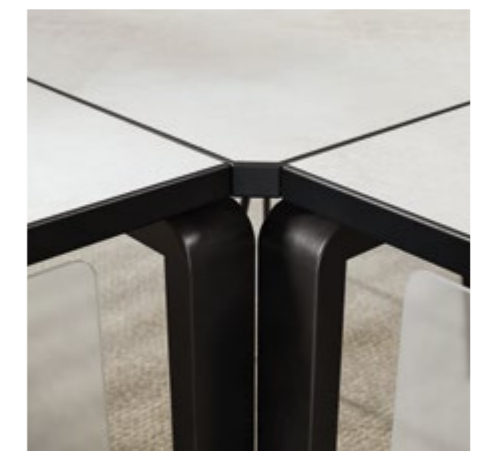

Platz für erfolgreiche Meetings

Space for successful meetings

Ruimte voor succesvolle vergaderingen

D Ob nebeneinander oder gegenüber: Dank klarer und ausgewogener Form, bildet das Tischsystem **PENSUM** auch bei Erweiterungen eine harmonische Einheit. Integrierte **BACKFLIPS** binden heutige Kommunikationsstandards wie Beamer oder Laptop reibungslos in Ihre Gespräche mit ein.

E Whether side by side or opposite each other: Thanks to its clear and balanced form, the **PENSUM** table system forms a harmonious unit even when extended. Integrated **BACKFLIPS** smoothly integrate today's communication standards such as projectors or laptops into your conversations.

N Naast elkaar of tegenover elkaar: Met dank aan de strakke vormgeving, biedt het bureausysteem **PENSUM** ook bij uitbreidingen een harmonisch geheel. Geïntegreerde **BACKFLIPS** voegen de hedendaagse communicatie standards zoals beamers of laptops vanzelfsprekend in.

Integrierte **BACKFLIPS** und passgenaue Tischenden runden Ihre Besprechungslösung elegant ab | The integrated **BACKFLIPS** and a perfectly fitting table edges round off your meeting | De geïntegreerde **BACKFLIPS** en perfect passende kopelementen ronden uw vergaderoplossing af