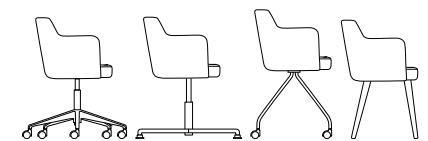

versions
5-Spoke
Swivel
Swivel castors
4-legs wooden

TOP COLLECTION

Dafne

5-Spoke

TOP COLLECTION

Dafne

5-Spoke

Dafne /5-Spoke
DF0002