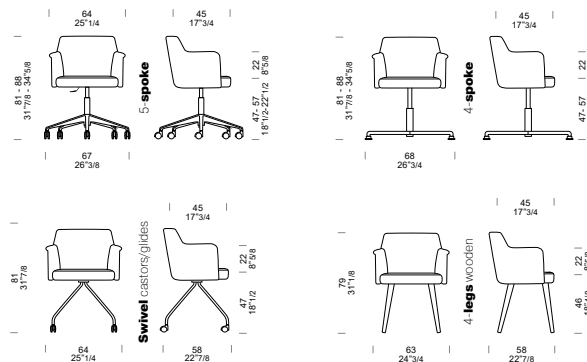

Dafne

SCocca:
Scocca in poliuretano, struttura in metallo.

SHELL:
Polyuretane shell, metal structure.

COQUE:
Coque en polyurethane, structure en metal.

SCHALE:
Polyurethanschale, Metallgestell.

CASCO:
Casco en poliuretano, estructura en metal.

KIM Stahlmöbel AG
Ringstrasse 15
CH-8600 Dübendorf

+41 44 801 90 10
info@kim.ch
www.kim.ch