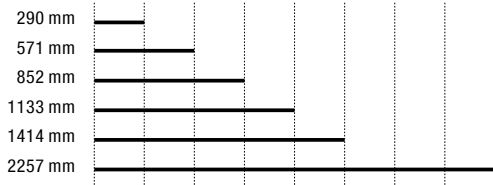

97 lm/W @ 4000K

Lichtfarbe *Gewünschte Lichtfarbe bei der Bestellnummer ergänzen.

Colour temperature Complete the order number with the desired light colour.

- ...-27K (2700 Kelvin)
- ...-30K (3000 Kelvin)
- ...-40K (4000 Kelvin)

Hinweis Der Konverter ist in der Leuchte integriert; Pendellänge max. 2 m;

inkl. Pendelseile, Baldachin und Montagematerial; LED-Lebensdauer: 55 000 h (L90/F10);

CRI > 80,3 SDCM pro BIN

Note The convertor is integrated into the lamp; suspension length max. 2 m; suspension

wires, ceiling rose and assembly material included; lifespan of LED: 55,000 hours (L90/F10);

CRI > 80.3 SDCM per BIN

Material Aluminium eloxiert; Zamak; PMMA

Material aluminium anodised; Zamak; PMMA

A+

IP20

Dim DALI Dimmbar via DALI Protokoll oder TouchDim; bedingt zusätzliche Steuerleitungen

Dim DALI Dimmable via DALI protocol or TouchDim; additional control wires required