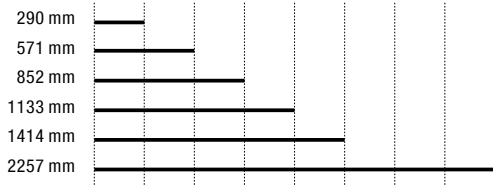

# INLINE SINGLE

- Asymmetrisch strahlend
- Zur homogenen Ausleuchtung einer Wand
- Asymmetric light distribution
- For an even illumination of vertical surfaces