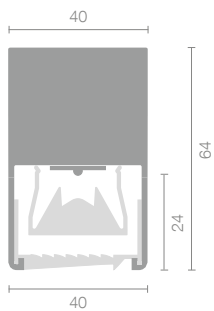

AUFBAULEUCHTE F-Asymm SURFACE-MOUNTED LUMINAIRE F-Asymm

Typ Typ	Optik Lens system	Länge Length	W	Betriebsart Operating mode	Bestellnummer* Order no.	EUR excl. MwSt/VAT
INLINE-25	F-Asymm Asymmetrisch strahlend Asymmetric light distribution	290	7	On/Off	52122005-28-00-LO-..	340.00
		571	12	On/Off	52122005-56-00-LO-..	464.00
				Dim DALI	52122005-56-DD-LO-..	495.00
	852	17	On/Off	52122005-84-00-LO-..	526.00	
				Dim DALI	52122005-84-DD-LO-..	557.00
	1133	23	On/Off	52122005-112-00-LO-..	588.00	
				Dim DALI	52122005-112-DD-LO-..	618.00
	1414	28	On/Off	52122005-140-00-LO-..	649.00	
				Dim DALI	52122005-140-DD-LO-..	680.00
	2257	45	On/Off	52122005-224-00-LO-..	958.00	
				Dim DALI	52122005-224-DD-LO-..	1061.00