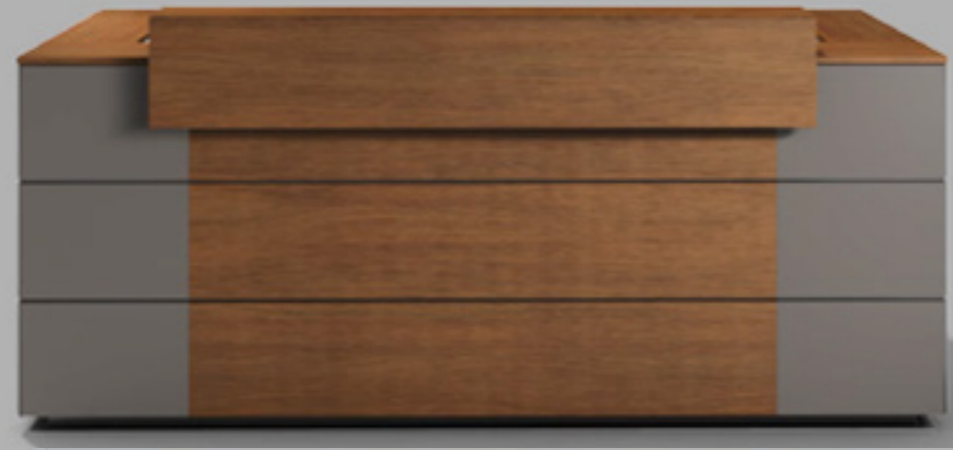

Front Typ 5 mit 1,9 cm Tresenplatte in Französisch Nussbaum Dekor (ND); Front und Counter im Mix: Anthrazit (AZ) mit Französisch Nussbaum Dekor (ND).

Front type 5 with 1.9 cm counter top in French walnut finish (ND), front and counter in mix: anthracite finish (AZ) with French walnut finish (ND).