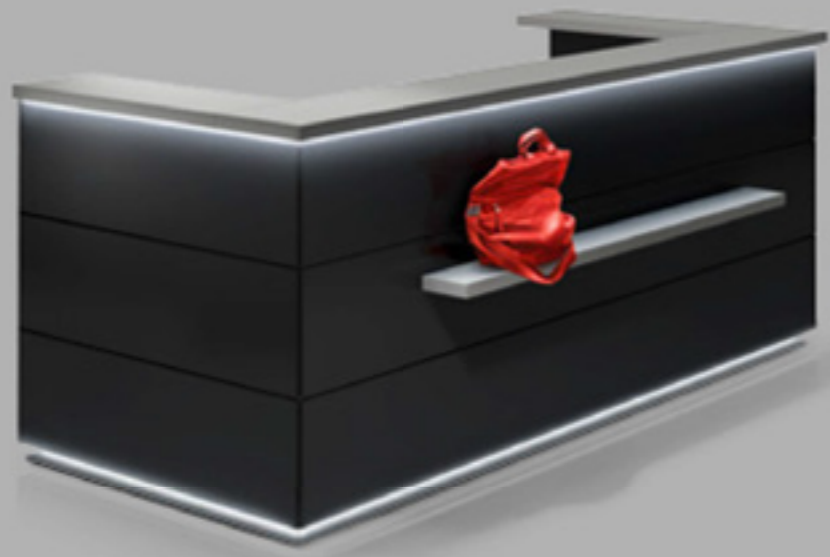

Beleuchtung: Auf Wunsch kann WINEA ID mit LED-Lichtleiste unterhalb der Tresenplatte (mit Überstand) und/oder am Sockel ausgestattet werden.

Lighting: on request, WINEA ID can also be fitted with an LED light strip below the counter top (with overhang) and/or at the base.

Dritte Ebene: Für die individuelle Arbeitsplatzorganisation bietet WINEA ID mit der an die Rückwand angebundene Organisationsschiene praktische Adaptionmöglichkeiten, z.B. für Monitorhalter und diverse Ablageschalen.

Second level: to keep your personal workstation neat and tidy, an integral accessory rail in the back panel provides practical and adaptable options, e.g. for a monitor holder and various set-down trays.

Systemübersicht System overview

Der modulare Aufbau von WINEA ID eröffnet eine Vielzahl von Möglichkeiten zur individuellen Gestaltung der Tresenfront. Innerhalb des Rahmenrasters kann die Front in unterschiedlich große Einzelflächen unterteilt werden, die auch farblich unabhängig voneinander gestaltet werden können.

WINEA ID's modular frame construction opens up a multitude of possibilities for you to design your customized counter front. Within the frame grid, the front can be divided into single areas of different sizes which can have completely different colours, too.

Die vier Varianten der Countermodule können unabhängig vom Frontfugenbild ausgewählt werden.

The four different add-on modules can be chosen regardless of the groove grid.

Durch den zweischaligen Modulaufbau ist es möglich, eine Vielzahl von unterschiedlichen Fugenbildern in der Frontansicht zu erzeugen.

The counter fronts can be divided into many different groove grids, thanks to the double-leaf construction.